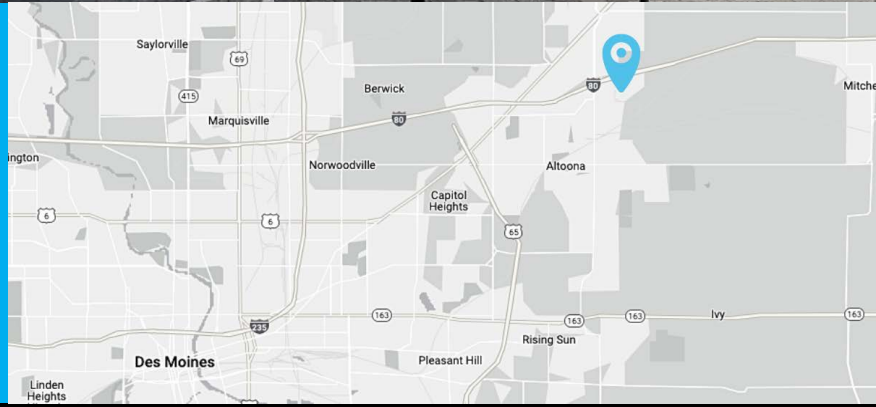

DES MOINES DATA CENTERS

**1435 NORTHRIDGE CIRCLE
ALTOONA, IA 50009**

**1401 NORTHRIDGE CIRCLE
ALTOONA, IA 50009**

SCHEDULE A TOUR →

The Des Moines data centers are move-in-ready and scalable from a single rack to a dedicated secure cage. Our colocation and hybrid IT solutions deliver 100% uptime and impenetrable security to help you avoid the costs and stressors of expanding in-house infrastructure or building one from the ground up. We are committed to your colocation requirements and innovating your IT journey.

DATA CENTER LOCATIONS

- ▲ Kansas City, Missouri
- ▲ Lenexa, Kansas
- ▲ Des Moines, Iowa
- ▲ Omaha, Nebraska
- ▲ Austin, Texas
- ▲ Phoenix, Arizona
- ▲ Raleigh, North Carolina
- ▲ San Diego, California

SCHEDULE A TOUR →