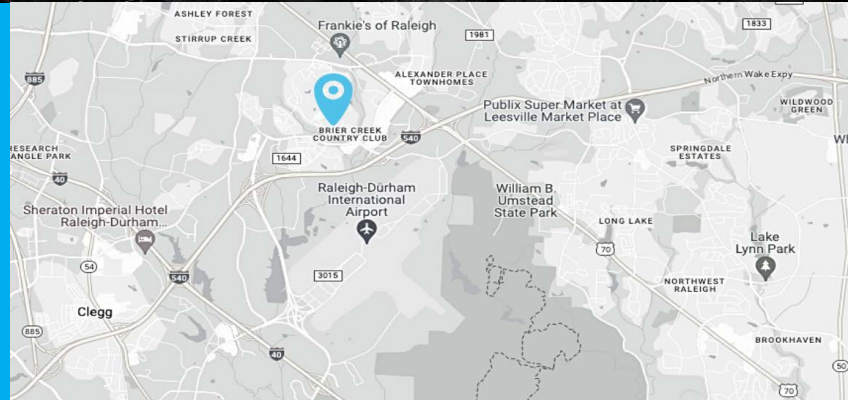

# RALEIGH DATA CENTER

8020 ARCO CORPORATE DRIVE 312,  
SUITE 10, RALEIGH, NC 27617

[SCHEDULE A TOUR](#) →

The Raleigh data center is move-in-ready and scalable from a single rack to a dedicated secure cage. Our colocation and hybrid IT solutions deliver 100% uptime and impenetrable security to help you avoid the costs and stressors of expanding in-house infrastructure or building one from the ground up. We are committed to your colocation requirements and innovating your IT journey.

## DATA CENTER LOCATIONS

- ▲ Kansas City, Missouri
- ▲ Lenexa, Kansas
- ▲ Des Moines, Iowa
- ▲ Omaha, Nebraska
- ▲ Austin, Texas
- ▲ Phoenix, Arizona
- ▲ Raleigh, North Carolina
- ▲ San Diego, California

# RALEIGH NETWORK CARRIERS:

- Frontier Communications
- Google Fiber
- Lumen
- Spectrum