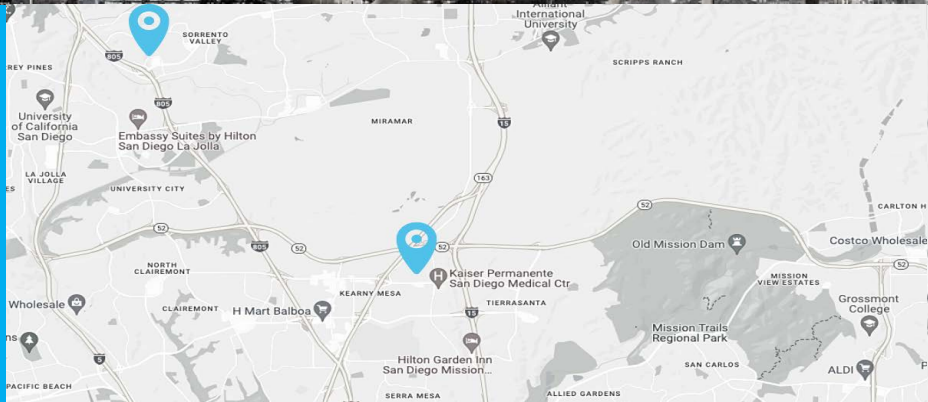

SAN DIEGO DATA CENTERS

9305 LIGHTWAVE AVE
SAN DIEGO, CA 92123

9725 SCRANTON ROAD
SAN DIEGO, CA 92121

SCHEDULE A TOUR →

The San Diego data centers are move-in-ready and scalable from a single rack to a dedicated secure cage. Our colocation and hybrid IT solutions deliver 100% uptime and impenetrable security to help you avoid the costs and stressors of expanding in-house infrastructure or building one from the ground up. We are committed to your colocation requirements and innovating your IT journey.

DATA CENTER LOCATIONS

- ▲ Kansas City, Missouri
- ▲ Lenexa, Kansas
- ▲ Des Moines, Iowa
- ▲ Omaha, Nebraska
- ▲ Austin, Texas
- ▲ Phoenix, Arizona
- ▲ Raleigh, North Carolina
- ▲ San Diego, California

SCHEDULE A TOUR →